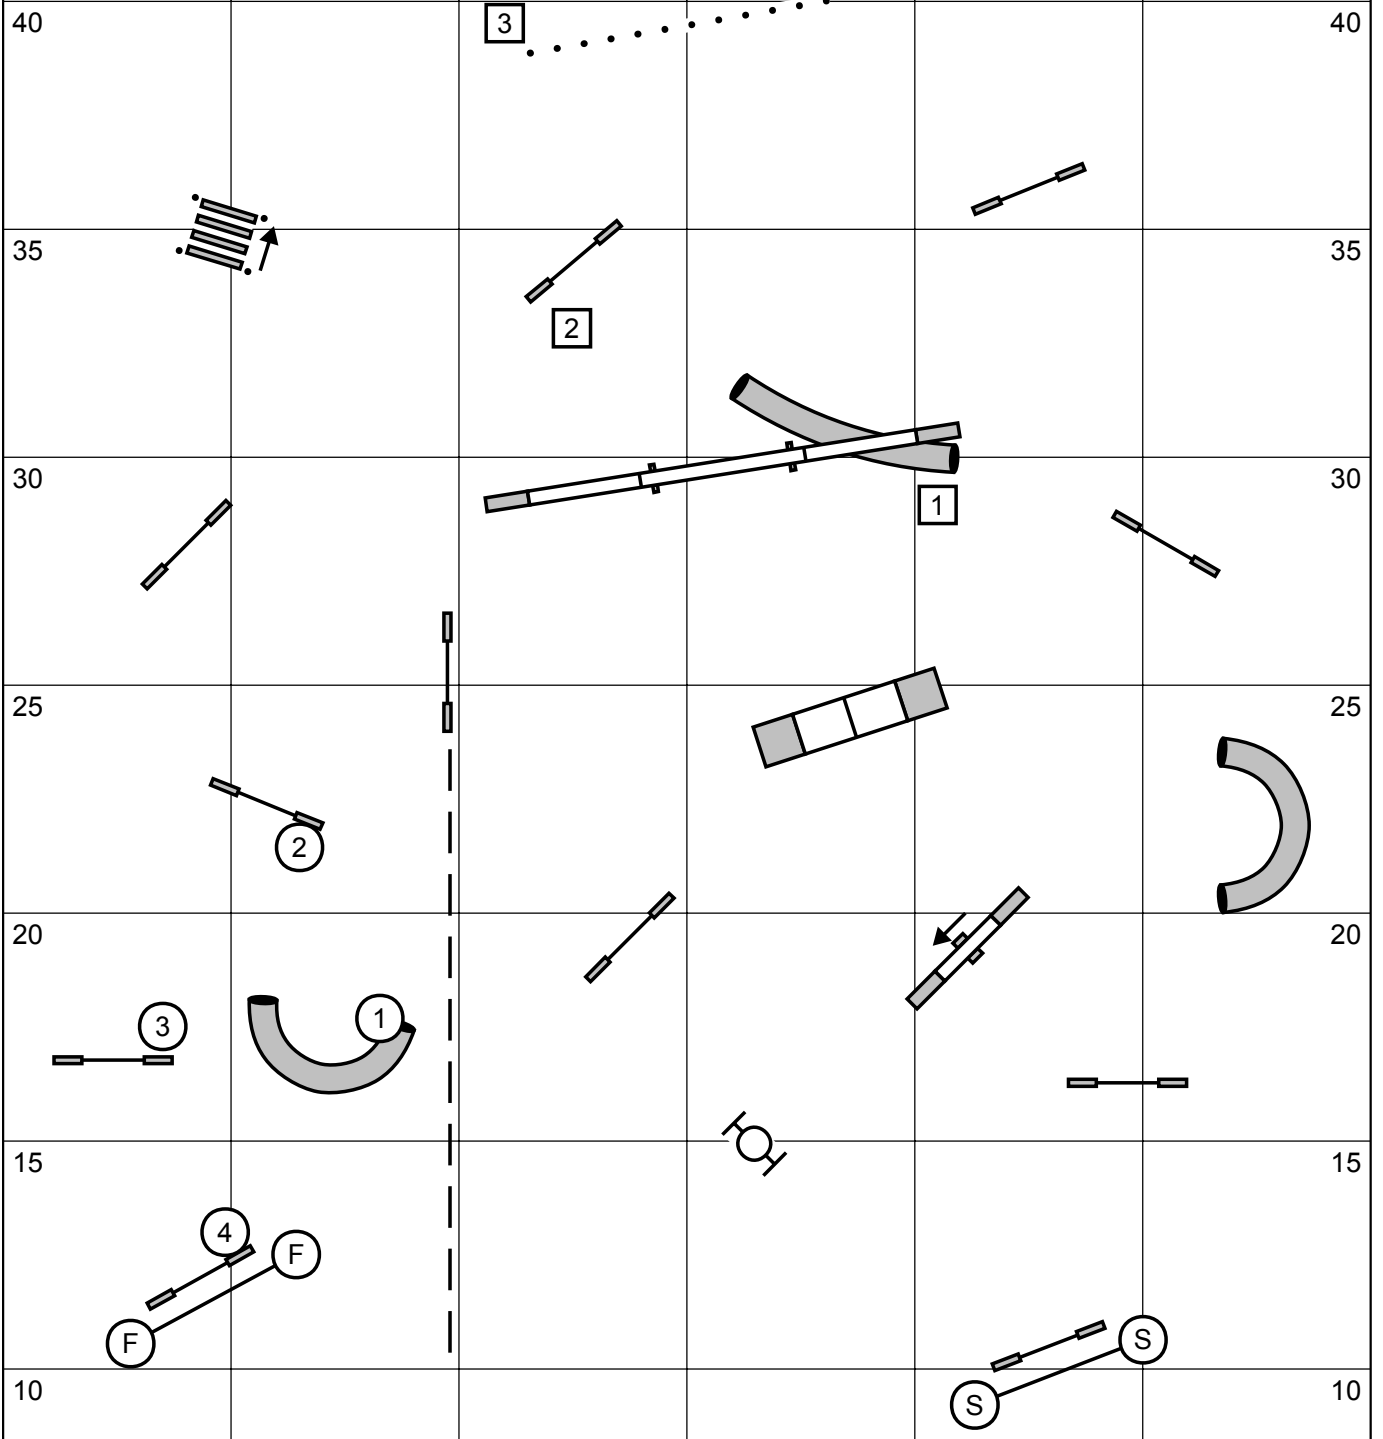

2013/03/02 Japan Open Agility Championships  
Gamblers  
Judge & Course design by Shinya Tominaga

Opening Time: 40sec

1point=hurdle-jump 2point=tunnel, tire, long-jump  
3point=seesaw 4point=A-frame 5point=dogwalk, weavepoles  
extra-game: 1-2-3 outside of the dogwalk extra point=+7point (once)  
Not contact-to-contact Not back-to-back at contacts

Gamble Time: 300 & 400 = 18sec 525 & 650 = 15sec  
gamble-game: 1-2-3-4  
in line=10point out line =20point